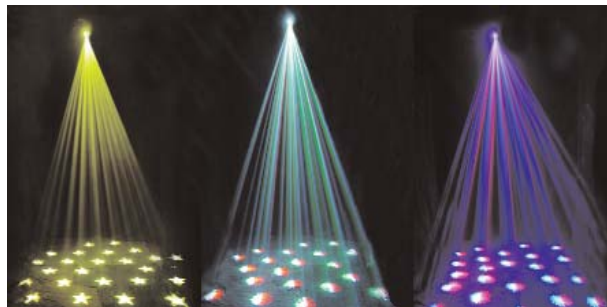

Effects: Sound to Light and Static

Week

Genius Super Quark	Multi beam flower effect. 18 gobos, 15 colours. DMX or sound to light. Also includes remote control.	£35.75
Super Quark MBI	As above, but with high power MBI 150 lamp. Also independent shutter for smooth blackout.	£40.00
Genius Quark Roller	Colours and gobos as Super Quark, but with multi facet rotating mirror.	£35.75
Genius Quasar	Single beam, moving mirror spotlight. 18 gobos, 15 dichroic colours. DMX or sound to light.	£35.75
Solar 250 Effects Projector	Complete with rotator and effects wheel.	£28.50

Week

Martin Robozap 250W Halogen	Multi beam, multi colour effect with controllable lamp, colour & mirror speed. DMX or sound to light.	£35.75
American DJ Swivel Beam	Single beam onto a multi directional mirror cylinder. ELC dichroic lamp, 10 colours and gobos. DMX or sound to light.	£35.75
D.H.A Gobo Rotator	Variable or fixed speed, c/w controller. Fits Selecon profiles, CCT Projects, Silhouettes. (Takes B size gobo).	£25.75
Mirror Ball	18", 16", 12", c/w rotator. 39" (1m) Mirror ball c/w rotator.	£14.25 £107.25
Genius Psycho Light	Similar to Solar 250, but with 11° - 22° zoom. Oil wheel projector with facility for 'M' size gobo to create unique effect. High power discharge lamp. Internal effects wheel included.	£35.75

Multi beam flower effect created with Genius Super Quark